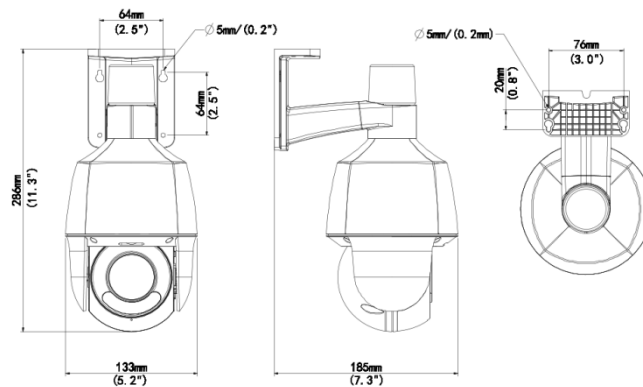

General	Description
Power	DC12V(±25%), PoE(IEEE 802.3at)
Power Consumption	18W
Power Interface	Ø 5.5 mm coaxial power plug
Dimensions	Ø133 x 185 x 286 mm(5.2" x 7.3" x 11.3")
Weight	788g
Working Environment	-30 °C ~ 60 °C (-22 °F ~ 140 °F), Humidity: ≤95% RH (non-condensing)
Storage Environment	-40 °C ~ 70 °C (-40 °F ~ 158 °F), Humidity: ≤95% RH (non-condensing)
Surge Protection	2KV
Reset Button	Support
Web Client Language	22 Languages Traditional Chinese, English, Simplified Chinese, Polish, German, Russian, French, Korean, Dutch, Czech, Portuguese (Europe), Portuguese (Brazil), Japanese, Thai, Turkish, Spanish (Latin America), Spanish (Europe), Hungarian, Italian, Vietnamese, Arabic, Slovak

Dimensions

Zhejiang Uniview Technologies Co., Ltd.

No. 369, Xietong Road, Xixing Sub-district, Binjiang District, Hangzhou City, 310051, Zhejiang Province, China

Email: overseasbusiness@uniview.com; globalsupport@uniview.com

<http://www.uniview.com>

©2024 Zhejiang Uniview Technologies Co., Ltd. All rights reserved.

*Product specifications and availability are subject to change without notice.