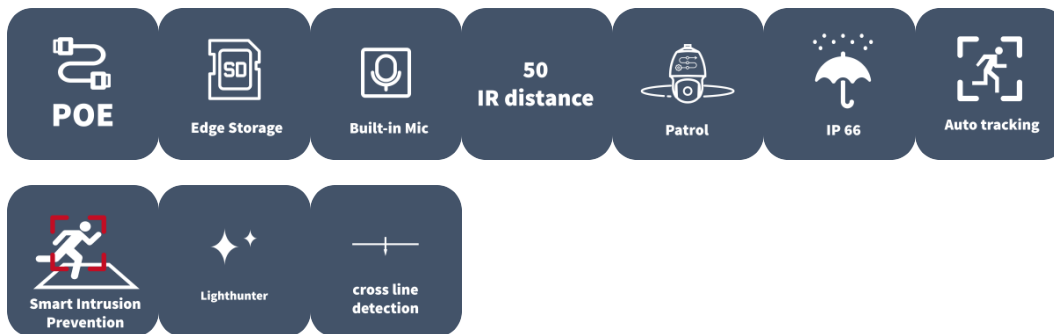

5MP LightHunter Active Deterrence Mini PTZ Camera

IPC6315LFW-AX5C-VG1

Features

- High quality image with 5MP, 1/2.8" CMOS sensor
- Ultra 265, H.265, H.264, MJPEG
- Smart intrusion prevention, support false alarm filtering, include Cross Line, Intrusion, Enter Area, Leave Area detection
- LightHunter technology ensures ultra-high image quality in low illumination environment
- Up to 120 dB WDR (Wide Dynamic Range)
- Built-in Mic & Speaker
- Smart IR, Up to 50 m (164 ft) IR distance and 15m (49 ft) warm light distance
- Micro SD, up to 512GB
- IP66 protection
- DC12V or PoE (IEEE 802.3at) power supply

Video Compression	Ultra 265; H.265; H.264; MJPEG
Frame Rate	Main Stream: 5MP (2880*1620), Max 30fps Sub Stream: 720P (1280*720), Max 30fps
Video Bit Rate	128 Kbps ~ 16 Mbps
U-code	Support
ROI	Support
Video Stream	Dual Streams
OSD	Up to 4 OSDs
Image	Description
Defog	Digital Defog
White Balance	Auto; Outdoor; Fine Tune; Sodium Lamp; Locked; Auto2
Digital Noise Reduction	2D/3D DNR
Smart IR	Support
Flip	Normal; Flip Vertical; Flip Horizontal; 180°
HLC	Support
BLC	Support
Intelligent	Description
Smart Intrusion Prevention	Support false alarm filtering: Cross line detection, Intrusion detection,
Auto Tracking	Support, target filtering: human only
Events	Description
Basic Detection	Motion Detection; Audio Detection; Tampering Alarm
General Function	Watermark; IP Address Filtering; Access Policy; ARP Protection; RTSP Authentication; User Authentication
Audio	Description
Audio Compression	G.711U; G.711A
Audio Bitrate	128 Kbps
Two-way Audio	Support
Suppression	Support
Sampling Rate	16KHZ
Storage	Description
Edge Storage	Micro SD, up to 512 GB
Network Storage	ANR; NAS (NFS)